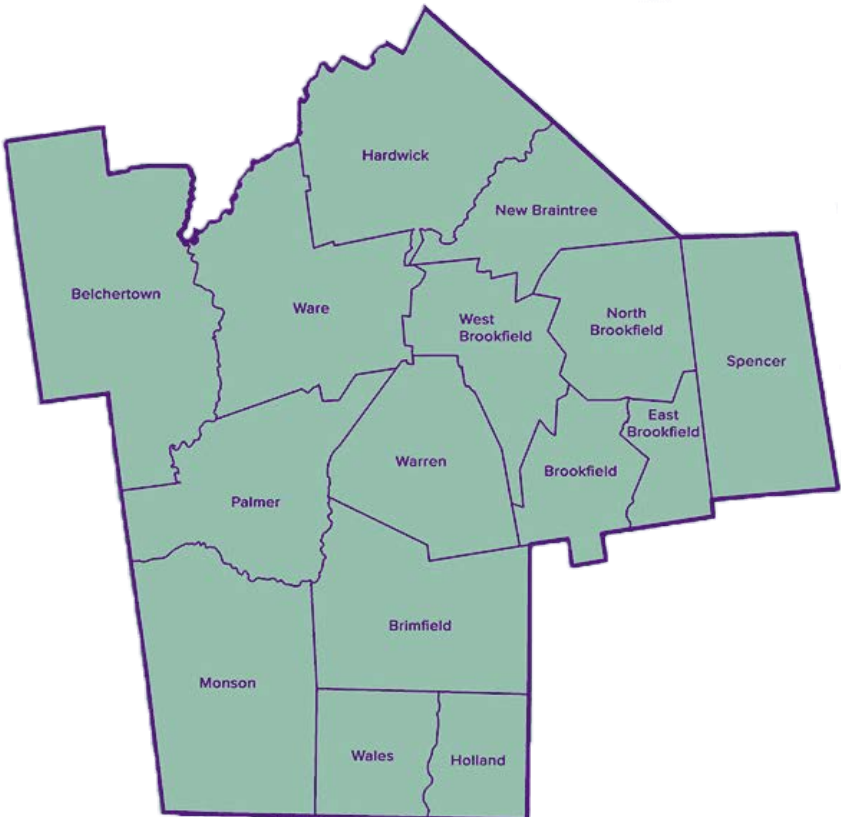

Big-Time Resources Small-Town Service

Shawn Kelly

shawn_kelly@superiorpluspropane.com

508-562-2790

1 Blanchard St., Palmer, MA 01069

Welcome to the  of
Massachusetts

From the magnificent vistas of the Quabbin Reservoir...
To our wide array of outdoor recreation and parks...
From the family-friendly fun of local fairs & festivals...
To the world-renowned Brimfield Antique Flea Markets...
From the historic town greens and architecture...
To the local farms, breweries, cideries and wineries...
The Quaboag Hills region is the idyllic setting to live, work & play!